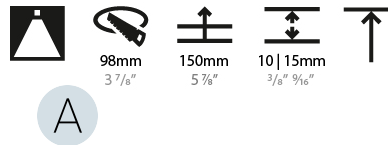

GENERAL

Series: Bioniq
Subseries: Bioniq Round Deep
Brand: Prolicht
Division: Architectural
Mounting Type: Recessed
Mounting Location: Ceiling
Subcategory: Downlight

PHYSICAL

Shape: Round
Diameter (mm): 107
Diameter (in): 4 3/16
Height (mm): 130
Height (in): 5 1/8
Ceiling Thickness (mm): 10 / 12.5 / 15
Ceiling Thickness (in): 3/8 or 1/2 or 9/16
Min. Recessing Depth (mm): 150
Min. Recessing Depth (in): 5 7/8
Light Distribution: Downlight
Weight (kg): 0.533
Weight (lbs): 1.18
Fixture Finish: SSR / BKV / CWI / CRY / HAB / LAG / UFT / ITA / RUA / RUR / MIC / FTG / MYG / TWT / LOD / PUS / FRO / FUP / KIA / POP / BLS / SPG / MEY / GOH / GUM / CHC / COM / ABZ / JAG / OBR / MOS / ROR
Fixture Material: Aluminum Die Cast
Cut-out Measurements: 98mm / 3 7/8"

ELECTRICAL

Lamp Type: LED (Zhaga Standard)
Input Wattage (W): 15.5
Total Output Wattage (W): 13
Dimming: Tri-Mode (Non-Dimming and Phase Dimming (120Vac only) and 0-10V Dimming)
Driver Included: No
Driver Location: Recessed Housing
Driver Type: Constant Current - Universal
Driver Class: Class 2
Housing: See components
Input Voltage (V): 120 - 277
Constant Current (MA): 500

LED

Number of LEDs: 1
Color Temperature (°K): 2700 / 3000 / 3500 / 4000
Max. Delivered Lumen (lm): 1140 / 1180 / 1245 / 1270
CRI: >90 CRI
Lamp Life (hrs): 50000

OPTICAL

Reflector: 20 / 40 / 60

RATINGS AND CERTIFICATIONS

Certified By: Certified for North American Standards
IP rating: IP54

PROJECT
TYPE
SPECIFIER
QUANTITY
DATE