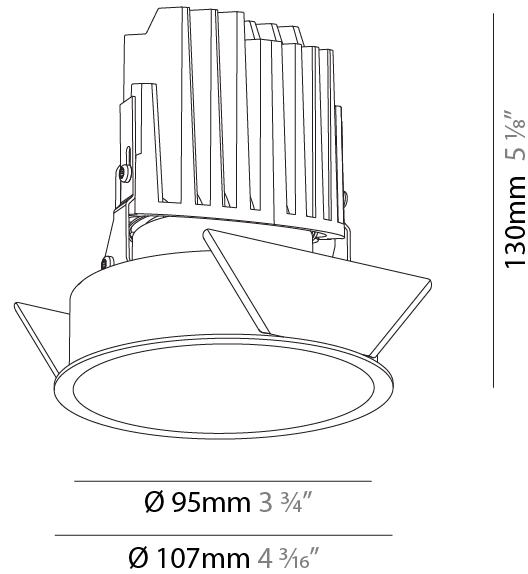

GENERAL

Series: Bioniq
Subseries: Bioniq Round Deep
Brand: Prolicht
Division: Architectural
Mounting Type: Recessed
Mounting Location: Ceiling
Subcategory: Downlight

PHYSICAL

Shape: Round
Diameter (mm): 107
Diameter (in): 4 3/16
Height (mm): 130
Height (in): 5 1/8
Ceiling Thickness (mm): 10 / 12.5 / 15
Ceiling Thickness (in): 3/8 or 1/2 or 9/16
Min. Recessing Depth (mm): 150
Min. Recessing Depth (in): 5 7/8
Light Distribution: Downlight
Weight (kg): 0.533
Weight (lbs): 1.18
Fixture Finish: SSR / BKV / CWI / CRY / HAB / LAG / UFT / ITA / RUA / RUR / MIC / FTG / MYG / TWT / LOD / PUS / FRO / FUP / KIA / POP / BLS / SPG / MEY / GOH / GUM / CHC / COM / ABZ / JAG / OBR / MOS / ROR
Fixture Material: Aluminum Die Cast
Cut-out Measurements: 98mm / 3 7/8"

ELECTRICAL

Lamp Type: LED (Zhaga Standard)
Input Wattage (W): 15.5
Total Output Wattage (W): 13
Dimming: Tri-Mode (Non-Dimming and Phase Dimming (120Vac only) and 0-10V Dimming)
Driver Included: No
Driver Location: Recessed Housing
Driver Type: Constant Current - Universal
Driver Class: Class 2
Housing: See components
Input Voltage (V): 120 - 277
Constant Current (MA): 500

LED

Number of LEDs: 1
Color Temperature (°K): 2700 / 3000 / 3500 / 4000
Max. Delivered Lumen (lm): 1140 / 1180 / 1245 / 1270
CRI: >90 CRI
Lamp Life (hrs): 50000

OPTICAL

Reflector: 20 / 40 / 60

RATINGS AND CERTIFICATIONS

Certified By: Certified for North American Standards
IP rating: IP54

PROJECT
TYPE
SPECIFIER
QUANTITY
DATE